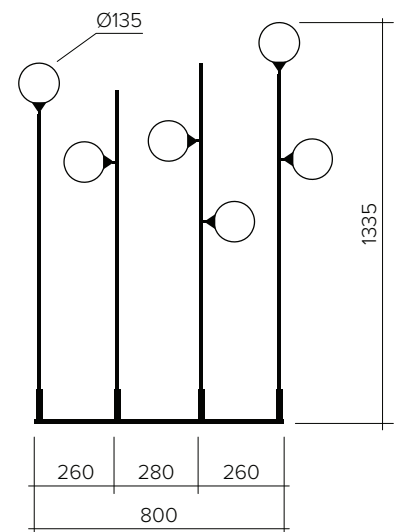

TUBES AND SPHERE 162

Floor light

Materials and colour options:
Powder coated metal and glass

Product number:
162OL-F01-ME01
162OL-F01-ME02

Black structure
White structure

Bulb specification:
E14 max 25W or LED equivalent
Recommended bulb size: diameter 35mm x total length 110mm
(diameter must be under 40mm, length must be under 120mm)

The standard version is not dimmable; we do however offer the LED dimmer with Trailing edge technology upon request.

230V IP20

Standard size cable 2 m

Sizes in mm

For additional colour options please contact Areti