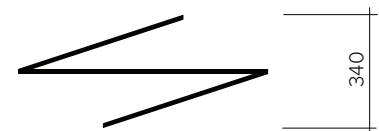

TUBES AND SPHERE 162

Floor light

Materials and colour options:
Powder coated metal and glass

Product number:
162OL-F01-ME01
162OL-F01-ME02

Black structure
White structure

Bulb specification:
E14 max 25W or LED equivalent
Recommended bulb size: diameter 35mm x total length 110mm
(diameter must be under 40mm, length must be under 120mm)

The standard version is not dimmable; we do however offer the LED dimmer with Trailing edge technology upon request.

230V IP20

Standard size cable 2 m

Sizes in mm

For additional colour options please contact Areti