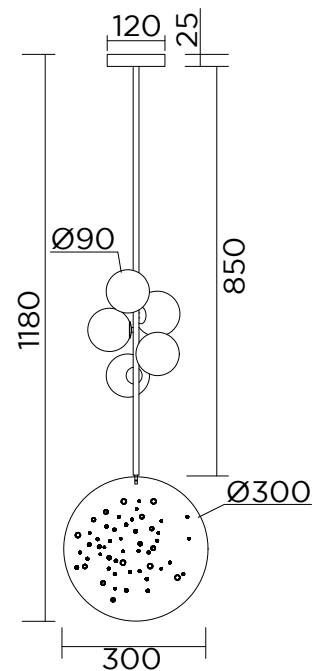

EPIC FOUR 475

Pendant light - With cuts

Materials and colour options:
Brushed brass, powder coated metal and white glass

Product number:
475OL-P01-BR01 Brushed brass structure
475OL-P01-ME01 Black powder coated metal structure

Bulb specification:
G9 max 6W LED

230V IP20

Size in mm

For additional colour options please contact Areti

Flat ceiling rose is available, please contact Areti

ARETI

www.atelierareti.com contact@atelierareti.com

EPIC FOUR 475

Pendant light - With dots

Materials and colour options:
Brushed brass, powder coated metal and white glass

Product number:
475OL-P02-BR01 Brushed brass structure
475OL-P02-ME01 Black powder coated metal structure