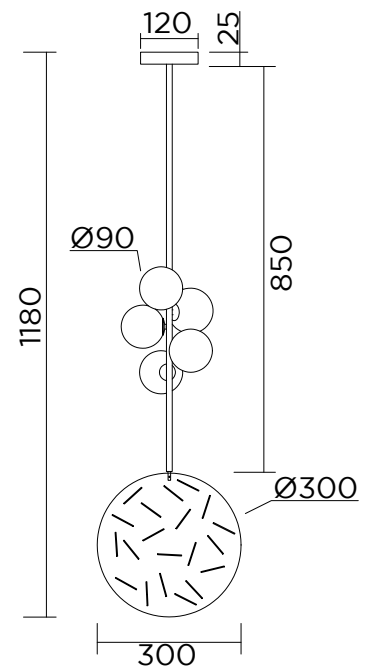

EPIC FOUR 475

Pendant light - With cuts

Materials and colour options:
Brushed brass, powder coated metal and white glass

Product number:
475OL-P01-BR01 Brushed brass structure
475OL-P01-ME01 Black powder coated metal structure

Bulb specification:
G9 max 6W LED

230V IP20

Size in mm

For additional colour options please contact Areti

Flat ceiling rose is available, please contact Areti

ARETI

www.atelierareti.com contact@atelierareti.com

EPIC FOUR 475

Pendant light - With dots

Materials and colour options:
Brushed brass, powder coated metal and white glass

Product number:
475OL-P02-BR01 Brushed brass structure
475OL-P02-ME01 Black powder coated metal structure