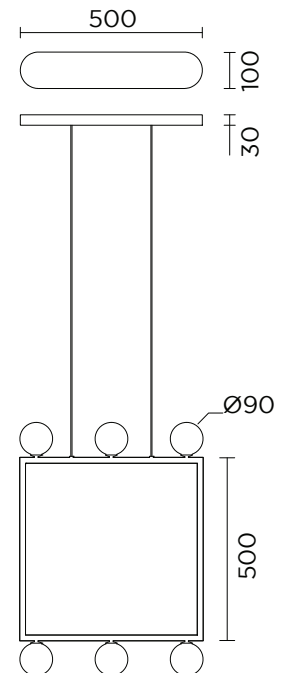

SQUARE 496

Pendant light - Small globes

Materials and colour options:

Brushed brass, powder coated metal or nickel and white glass

Product number:

496OL-P01-BR01

Brushed brass structure

496OL-P01-ME01

G9 max 6W LED

230V IP20

Standard size cable 1.50 m

Size in mm

For additional colour options please contact Areti

ARETI

www.atelierareti.com contact@atelierareti.com

Our collections are hand made and made to order, small irregularities in shape or surface will occur, they are inherent to the hand made process and should not be seen as flaws. Variations in colour and size are available for some collections, please contact Areti for more details.

SQUARE 496

Pendant light - Big globes

Materials and colour options:
Brushed brass, powder coated metal or nickel and white glass

Product number:
496OL-P02-BR01 Brushed brass structure
496OL-P02-ME01 Black powder coated metal structure
496OL-P02-ME02 White powder coated metal structure
496OL-P02-ME03 Coloured powder coated metal structure
496OL-P02-NI01 Nickel structure

Bulb specification:
G9 max 25W Halogen or LED equivalent

230V IP20

Standard size cable 1.50 m

Size in mm

For additional colour options please contact Areti

ARETI

www.atelierareti.com contact@atelierareti.com