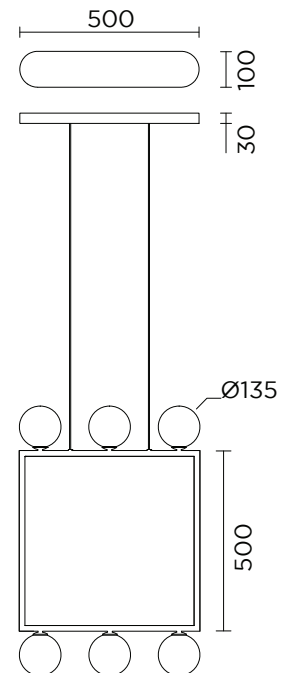

SQUARE 496

Pendant light - Small globes

Materials and colour options:

Brushed brass, powder coated metal or nickel and white glass

Product number:

496OL-P01-BR01

Brushed brass structure

496OL-P01-ME01

G9 max 6W LED

230V IP20

Standard size cable 1.50 m

Size in mm

For additional colour options please contact Areti

ARETI

www.atelierareti.com contact@atelierareti.com

Our collections are hand made and made to order, small irregularities in shape or surface will occur, they are inherent to the hand made process and should not be seen as flaws. Variations in colour and size are available for some collections, please contact Areti for more details.

SQUARE 496

Pendant light - Big globes

Materials and colour options:
Brushed brass, powder coated metal or nickel and white glass

Product number:
496OL-P02-BR01 Brushed brass structure
496OL-P02-ME01 Black powder coated metal structure
496OL-P02-ME02 White powder coated metal structure
496OL-P02-ME03 Coloured powder coated metal structure
496OL-P02-NI01 Nickel structure

Bulb specification:
G9 max 25W Halogen or LED equivalent

230V IP20

Standard size cable 1.50 m

Size in mm

For additional colour options please contact Areti

ARETI

www.atelierareti.com contact@atelierareti.com